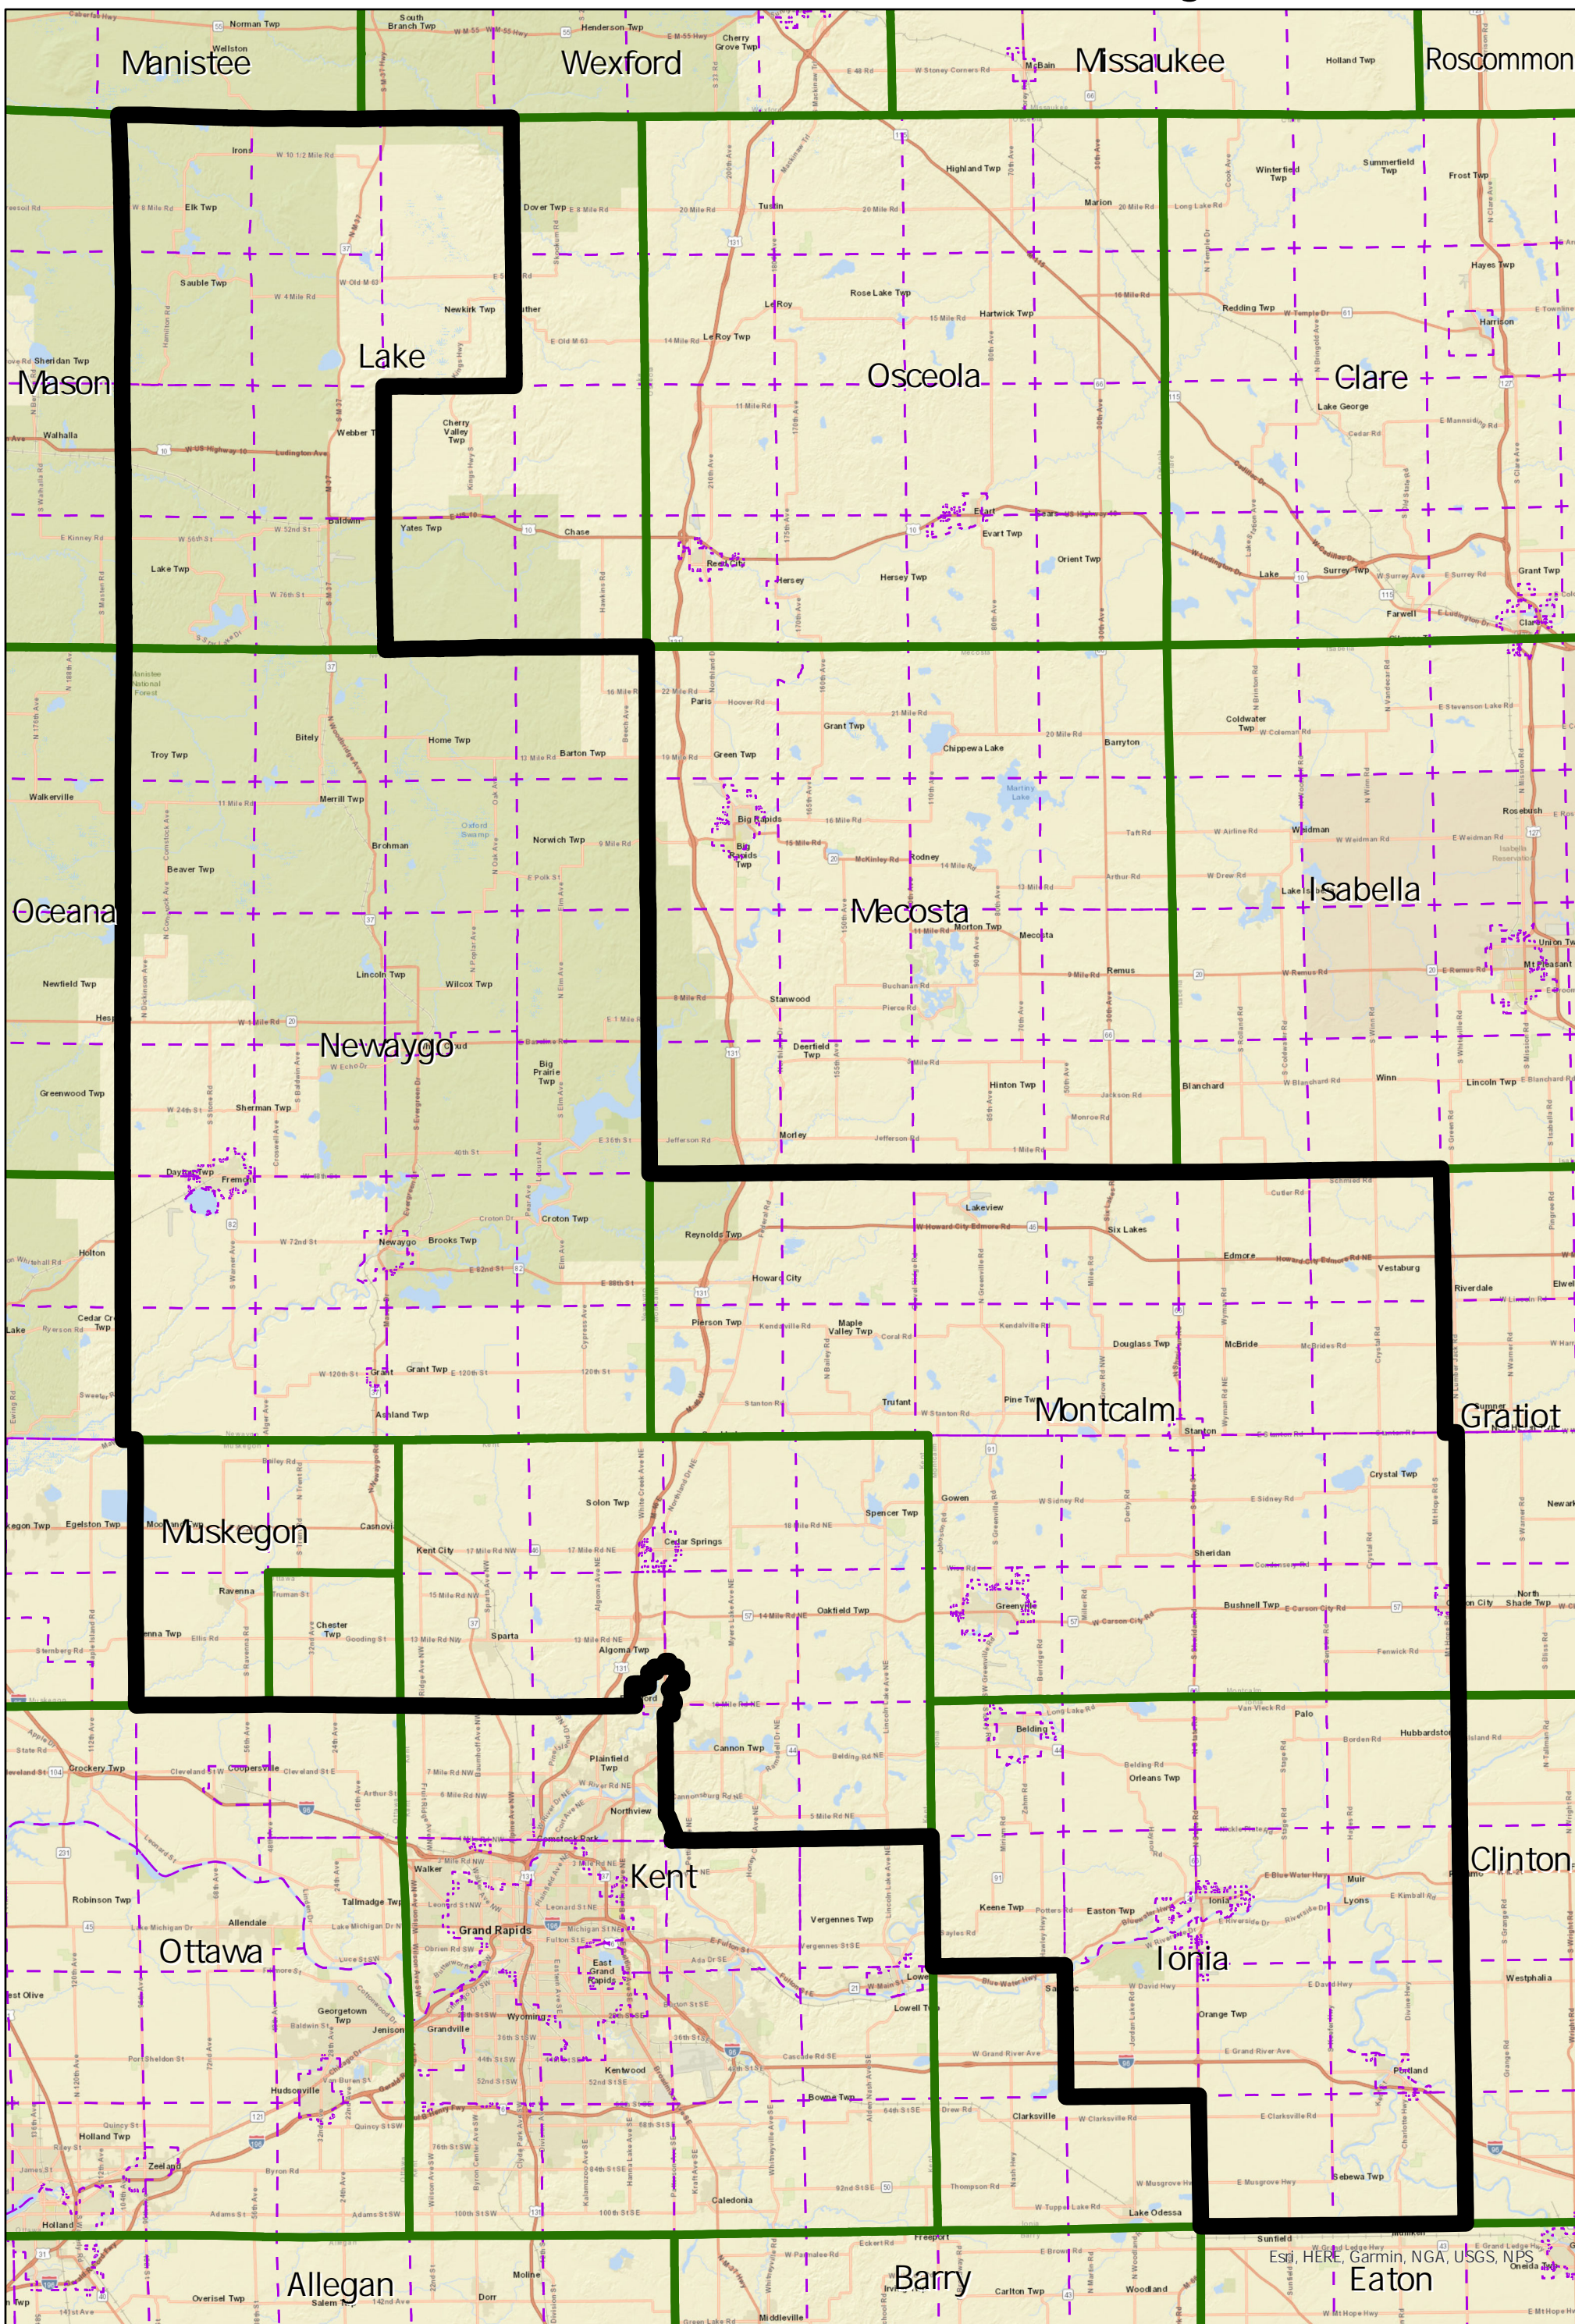

Linden Senate District 33, Michigan

 Linden Senate Districts
 Counties
 Townships

Election Data Services

0 4 8 16 Miles